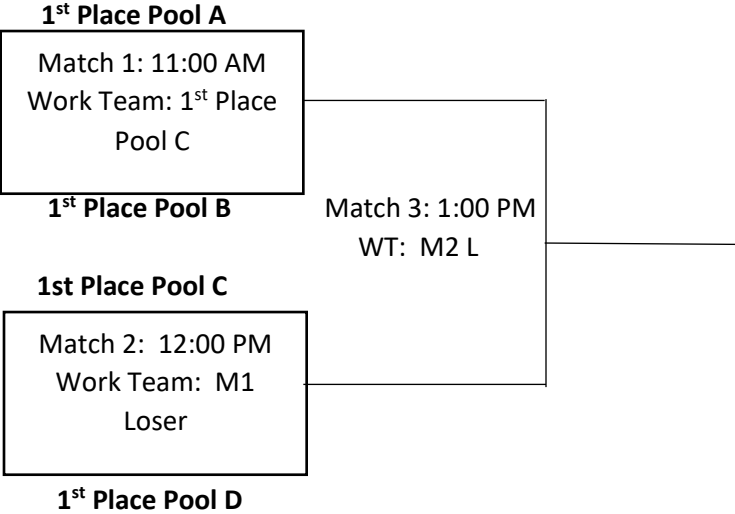

**Charlotte Regional League, Event #1, AM Wave, 14's Division**

The 14's division will begin at 8:00 am. The 14's competition will take place in two waves. In the first wave, each team will play two matches to determine seeding into one of three brackets, Gold, Silver or Bronze. These brackets will begin play at 11:00 after teams have a brief break to grab a snack. All matches will be preceded by a 2-4-4 format (2 minutes shared warm-up, followed by 4 minutes of individual team court time).

**Pool C: Court 3**

Teams	Match Time	Team A	Team B	Work Team	Result
CJV 14 Angela	8:00	CJV 14 A	USA Select	Peak 14 C	
Peak 14 Concord	9:00	Peak 14 C	USA Select	CJV 14 A	
USA Select 14 Purple Brit	10:00	CJV 14 A	Peak 14 C	USA Select	
Finish Rank	Next Match		Next Work Assignment		
	Gold M2: 12 PM, CT 1		Gold M1: 11 AM, CT 1		
	Silver M2: 12 PM, CT 2		Silver M1: 11 AM, CT 2		

	Bronze M2: 12PM, CT 2	Bronze M1: 11 AM, CT 3	
--	-----------------------	------------------------	--

**Bracket D: Court 4**

Finish Rank	Next Match	Next Work Assignment
	Gold M2, 12 pm, CT 1	TBD (will ref in event of loss)
	Silver M2, 12 pm, CT 2	TBD (will ref in event of loss)
	Silver M3, 1 pm, CT 2	TBD (will ref in event of loss)
	Bronze M2, 12 pm, CT 3	TBD (will ref in event of loss)

**Wave 2**

**Gold Bracket: Court 1**

**Silver Bracket: Court 4**

**Bronze Bracket: Court 2**