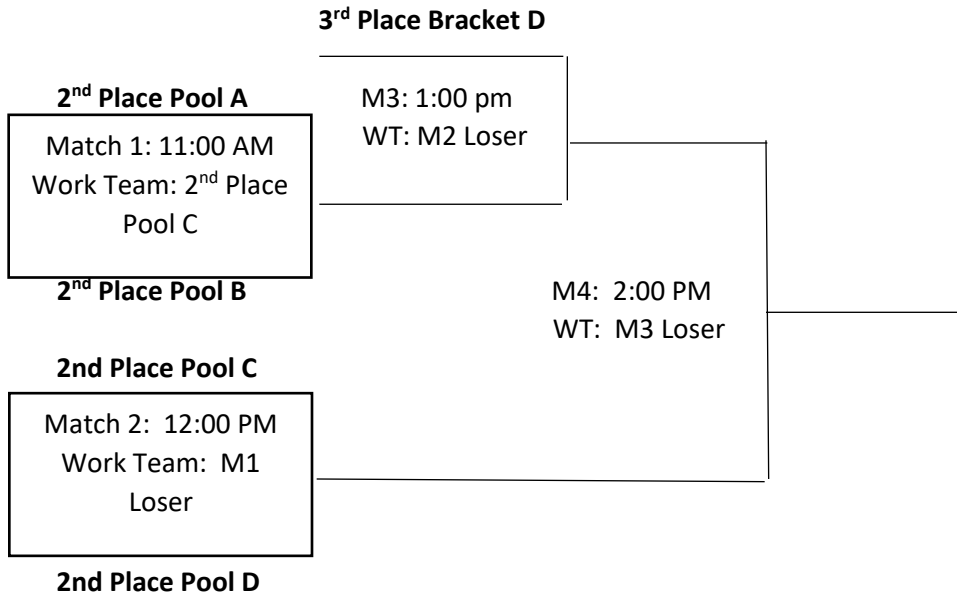

**Charlotte Regional League, Event #1, AM Wave, 14's Division**

The 14's division will begin at 8:00 am. The 14's competition will take place in two waves. In the first wave, each team will play two matches to determine seeding into one of three brackets, Gold, Silver or Bronze. These brackets will begin play at 11:00 after teams have a brief break to grab a snack. All matches will be preceded by a 2-4-4 format (2 minutes shared warm-up, followed by 4 minutes of individual team court time).

**Pool C: Court 3**

Teams	Match Time	Team A	Team B	Work Team	Result
CJV 14 Angela	8:00	CJV 14 A	USA Select	Peak 14 C	
Peak 14 Concord	9:00	Peak 14 C	USA Select	CJV 14 A	
USA Select 14 Purple Brit	10:00	CJV 14 A	Peak 14 C	USA Select	
Finish Rank	Next Match		Next Work Assignment		
	Gold M2: 12 PM, CT 1		Gold M1: 11 AM, CT 1		
	Silver M2: 12 PM, CT 2		Silver M1: 11 AM, CT 2		

	Bronze M2: 12PM, CT 2	Bronze M1: 11 AM, CT 3	
--	-----------------------	------------------------	--

**Bracket D: Court 4**

Finish Rank	Next Match	Next Work Assignment
	Gold M2, 12 pm, CT 1	TBD (will ref in event of loss)
	Silver M2, 12 pm, CT 2	TBD (will ref in event of loss)
	Silver M3, 1 pm, CT 2	TBD (will ref in event of loss)
	Bronze M2, 12 pm, CT 3	TBD (will ref in event of loss)

**Wave 2**

**Gold Bracket: Court 1**

**Silver Bracket: Court 4**

**Bronze Bracket: Court 2**