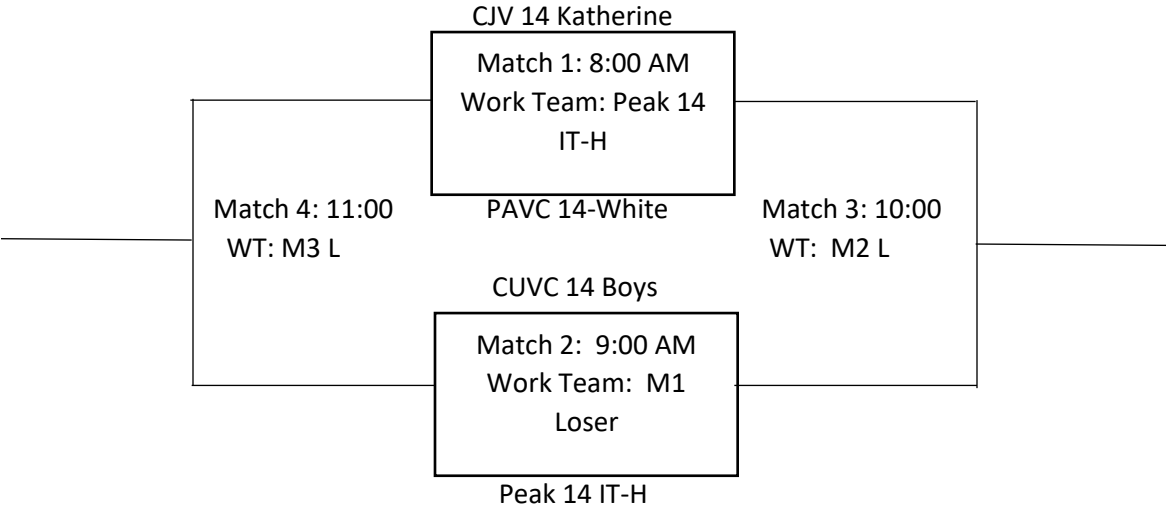

Bronze M2: 12PM, CT 2	Bronze M1: 11 AM, CT 3	

Bracket D: Court 4